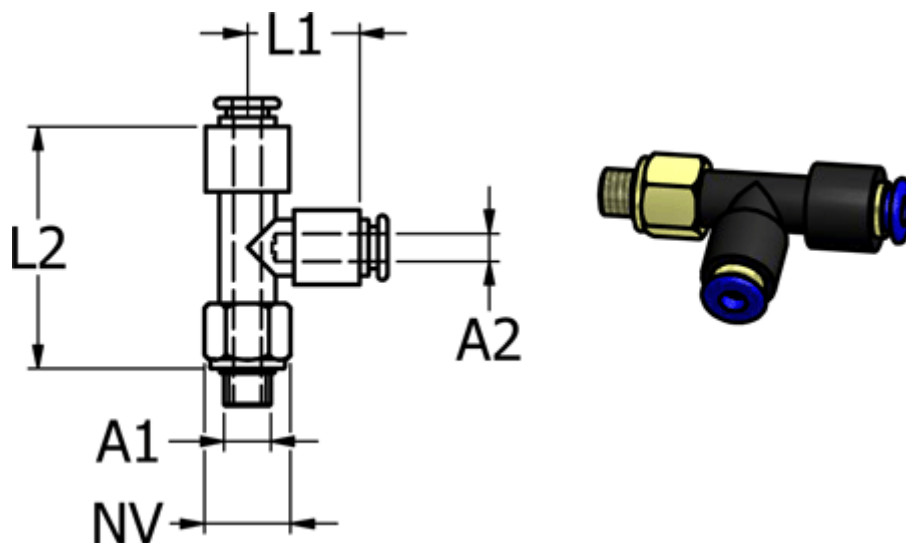

Article number: 586PD54

Description: Mini Push-in PD54, Tee, swivel, $\text{Ø}4/\text{Ø}4/\text{M}5$

Measures

Ext. hose diameter $A2 = 4 \text{ mm}$

$L1 = 14$

$L2 = 31.2$

$NV = 8$

Thread $A1 = \text{M}5$